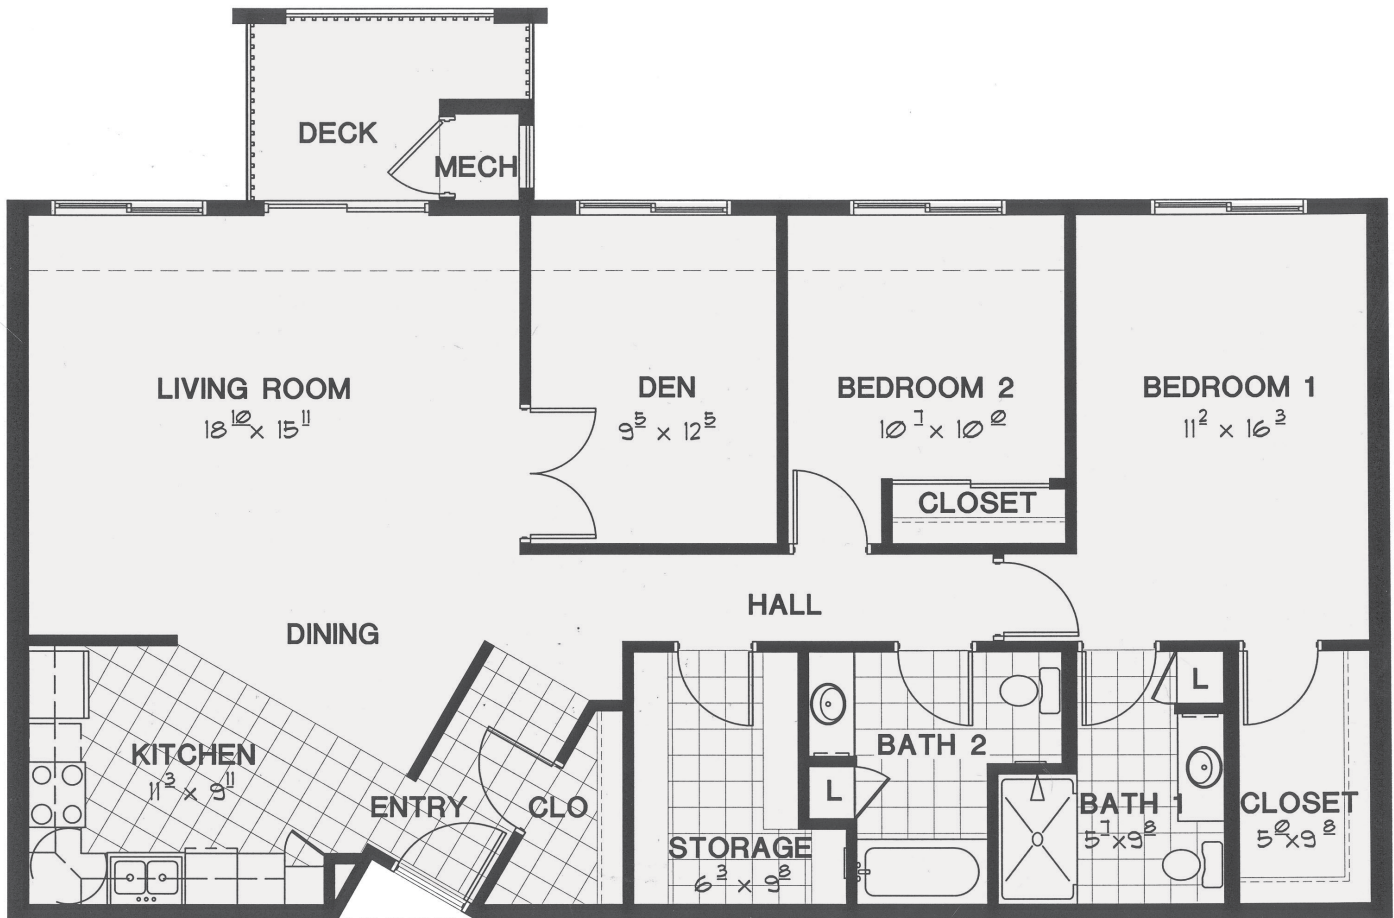

REALIFE
cooperative
OF BLOOMINGTON ON LYNDALE

UNIT H - 1,359 Sq. Ft.
2 Bedroom / 2 Bath + Den

All dimensions are approximate & all apartments homes are unfurnished.

9401 Lyndale Avenue South, Bloomington, MN 55420 | **952.346.8900** | RealLifeLyndale.com