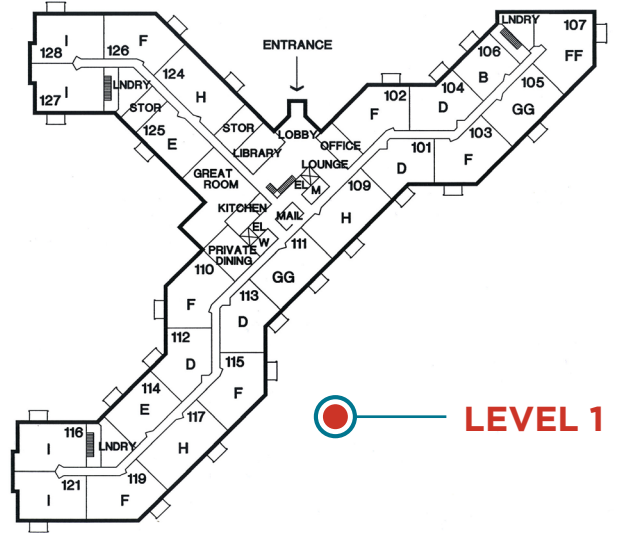

FLOOR LEVELS

GARAGE

LEVEL 1

LEVEL 2

LEVEL 3

LEVEL 4

REALIFE
cooperative
OF BLOOMINGTON ON LYNDALE

9401 Lyndale Avenue South, Bloomington, MN 55420

952.346.8900 | RealLifeLyndale.com

AN INDEPENDENT COOPERATIVE COMMUNITY FOR ADULTS 62+

SITE MAP

REALIFE
cooperative
OF BLOOMINGTON ON LYNDALE

9401 Lyndale Avenue South, Bloomington, MN 55420

952.346.8900 | RealifeLyndale.com