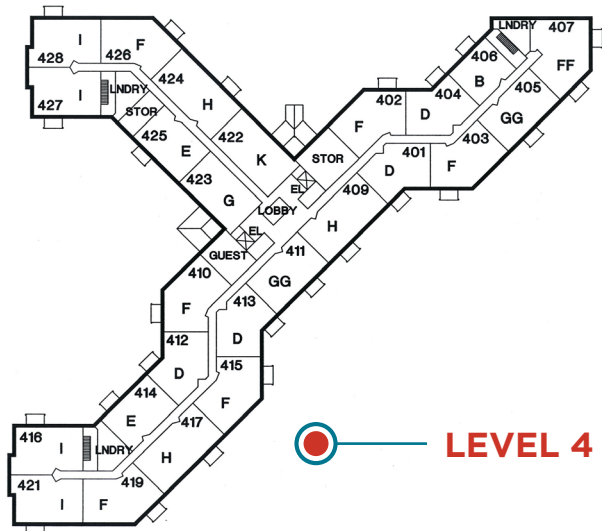

FLOOR LEVELS

GARAGE

LEVEL 1

LEVEL 2

LEVEL 3

LEVEL 4

REALIFE
cooperative
OF BLOOMINGTON ON LYNDALE

9401 Lyndale Avenue South, Bloomington, MN 55420

952.346.8900 | RealLifeLyndale.com

AN INDEPENDENT COOPERATIVE COMMUNITY FOR ADULTS 62+

SITE MAP

REALIFE
cooperative
OF BLOOMINGTON ON LYNDALE

9401 Lyndale Avenue South, Bloomington, MN 55420

952.346.8900 | RealifeLyndale.com