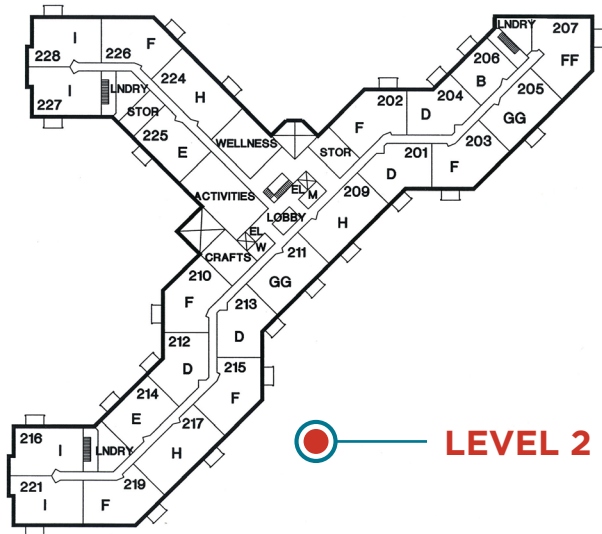

FLOOR LEVELS

GARAGE

LEVEL 1

LEVEL 2

LEVEL 3

LEVEL 4

REALIFE
cooperative
OF BLOOMINGTON ON LYNDALE

9401 Lyndale Avenue South, Bloomington, MN 55420

952.346.8900 | RealLifeLyndale.com

AN INDEPENDENT COOPERATIVE COMMUNITY FOR ADULTS 62+

SITE MAP

REALIFE
cooperative
OF BLOOMINGTON ON LYNDALE

9401 Lyndale Avenue South, Bloomington, MN 55420

952.346.8900 | RealifeLyndale.com