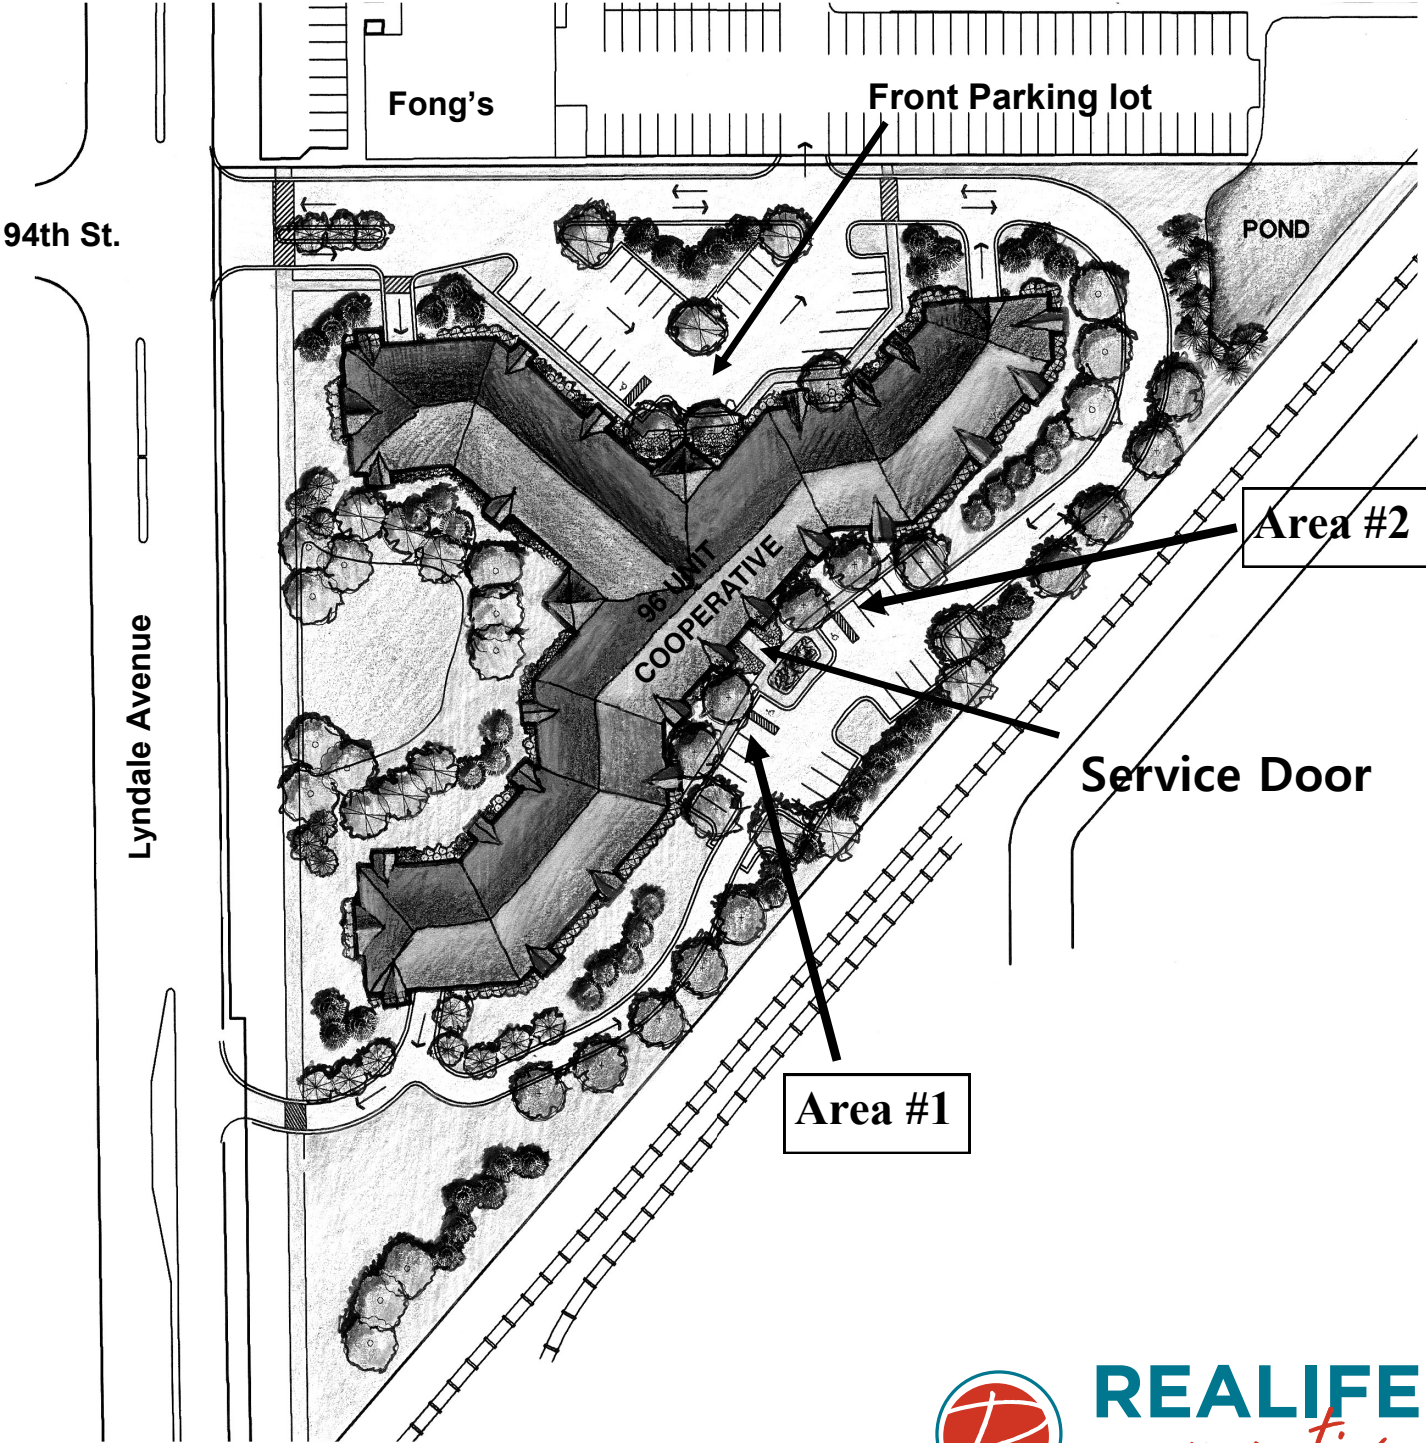

FLOOR LEVELS

GARAGE

LEVEL 1

LEVEL 2

LEVEL 3

LEVEL 4

REALIFE
cooperative
OF BLOOMINGTON ON LYNDALE

9401 Lyndale Avenue South, Bloomington, MN 55420

952.346.8900 | RealLifeLyndale.com

AN INDEPENDENT COOPERATIVE COMMUNITY FOR ADULTS 62+

SITE MAP

REALIFE
cooperative
OF BLOOMINGTON ON LYNDALE

9401 Lyndale Avenue South, Bloomington, MN 55420

952.346.8900 | RealifeLyndale.com