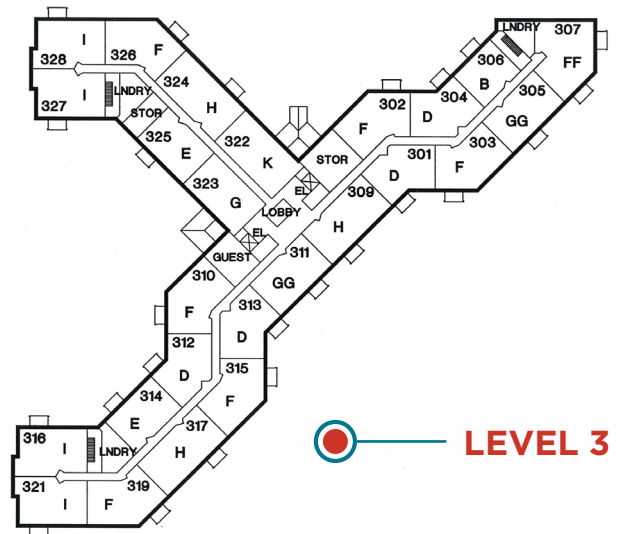

FLOOR LEVELS

GARAGE

LEVEL 1

LEVEL 2

LEVEL 3

LEVEL 4

REALIFE
cooperative
OF BLOOMINGTON ON LYNDALE

9401 Lyndale Avenue South, Bloomington, MN 55420

952.346.8900 | RealLifeLyndale.com

AN INDEPENDENT COOPERATIVE COMMUNITY FOR ADULTS 62+

SITE MAP

REALIFE
cooperative
OF BLOOMINGTON ON LYNDALE

9401 Lyndale Avenue South, Bloomington, MN 55420

952.346.8900 | RealifeLyndale.com