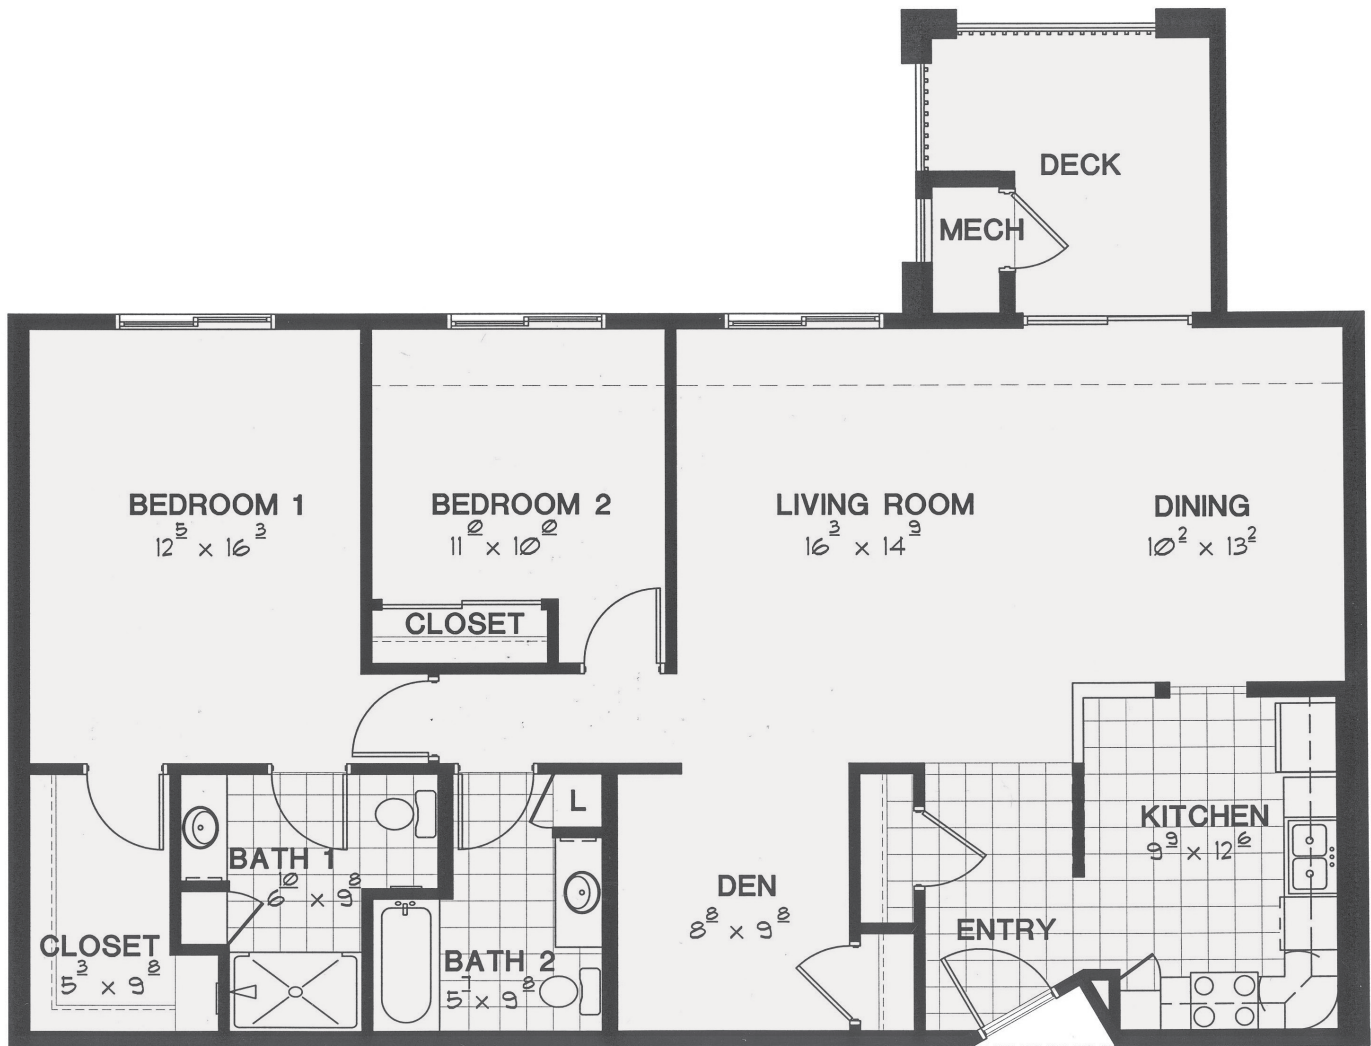

REALIFE
cooperative
OF BLOOMINGTON ON LYNDALE

UNIT K - 1,306 Sq. Ft.
2 Bedroom / 2 Bath + Den

All dimensions are approximate & all apartments homes are unfurnished.

9401 Lyndale Avenue South, Bloomington, MN 55420 | **952.346.8900** | RealLifeLyndale.com